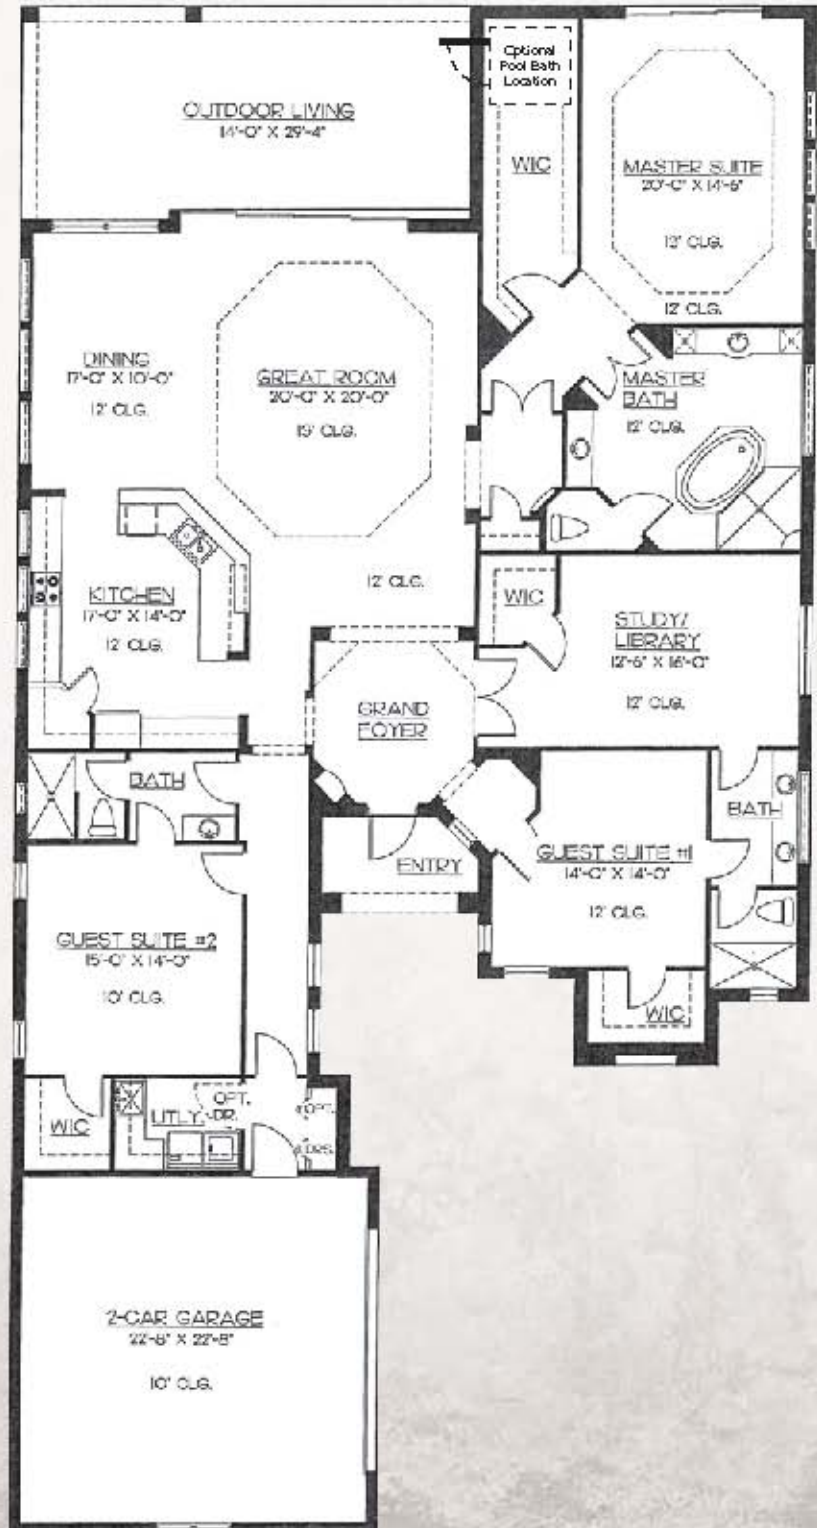

Optional
Pool
Bath

Amalfi

**3 BEDROOM, STUDY,
3.5 BATH, GREAT ROOM
(OPTIONAL POOL BATH)**

A/C Living Area	3,100 Sq. Ft.
Garage Area	562 Sq. Ft.
Covered Area	411 Sq. Ft.
TOTAL AREA	4,073 Sq. Ft.

Dimensions and square footage totals are approximate and subject to change.