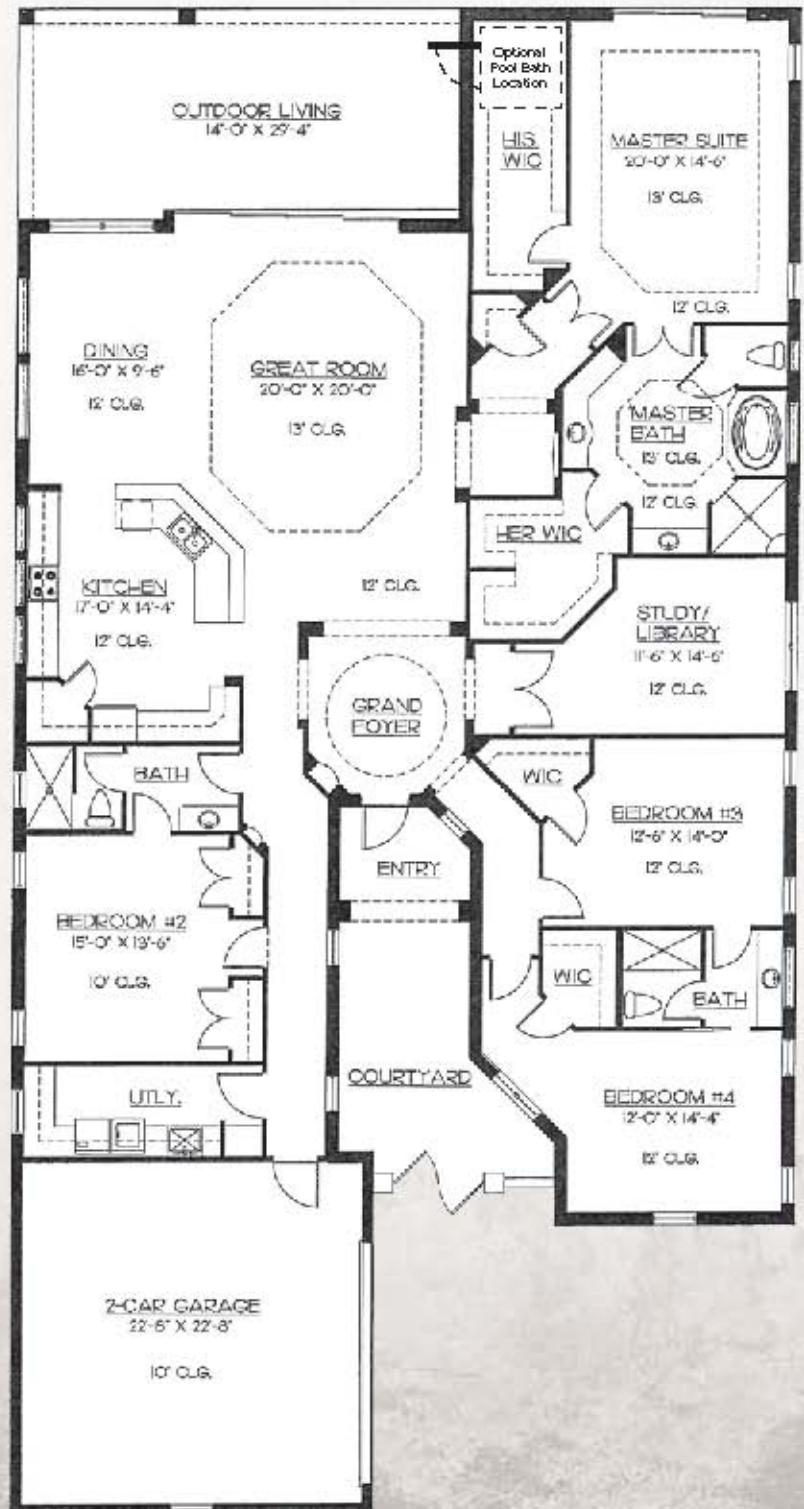

Optional
Pool Bath A

Optional
Pool Bath B
with Shower

Como

**4 BEDROOM, STUDY, 3 BATH,
GREAT ROOM
(2 POOL BATH OPTIONS)**

| | | |
|-----------------------|--------------|----------------|
| A/C Living Area | 3,418 | Sq. Ft. |
| Garage Area | 562 | Sq. Ft. |
| Covered Area | 411 | Sq. Ft. |
| TOTAL U/A AREA | 4,391 | Sq. Ft. |

Dimensions and square footage totals are approximate and subject to change.